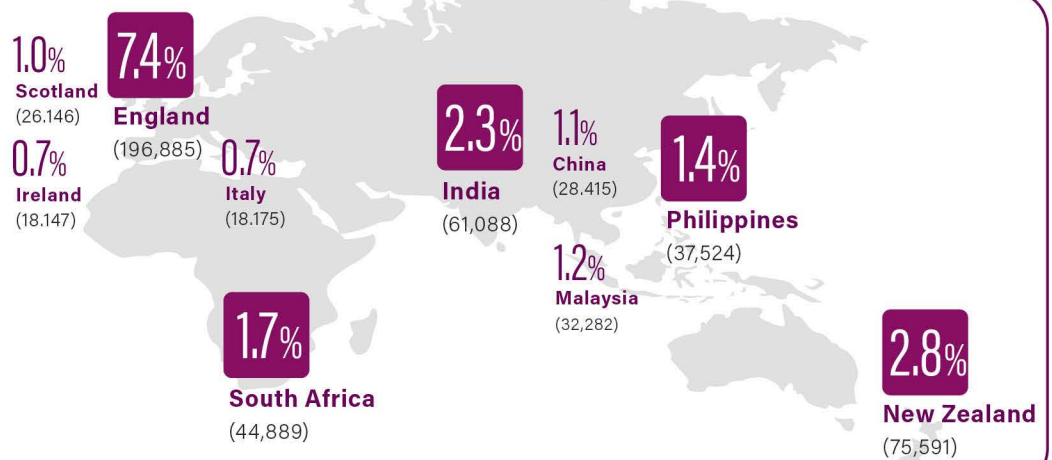

CENSUS 2021

WA's Changing Population and Cultural Landscape

WA's population has reached

2,660,026

An increase of 7.5% from 2016.

The proportion of Western Australians born overseas is larger (**32.2%**) than the national average (**27.6%**). The proportion of those born in Australia is lower (**62%**) than the national average of **66.9%**.

55.6% of Western Australians have one or both parents born overseas - higher than the national average of **48.2%**.

TOP 10 birthplaces where were we born?

WA is home to people from **221** birthplaces. The top 10 birthplaces are the same as in 2016 but the proportion of each has changed. The overseas born birthplaces with highest growth in number of people are India, the Philippines, China, South Africa, Malaysia and Bhutan.

TOP 10 ancestries where do we come from?

MORE THAN 130 faiths are followed in WA

The number of people affiliated with Christianity is declining, while those identifying with no religion or secular beliefs (**42.5%**) is increasing. Sikhism is the fastest growing religion.