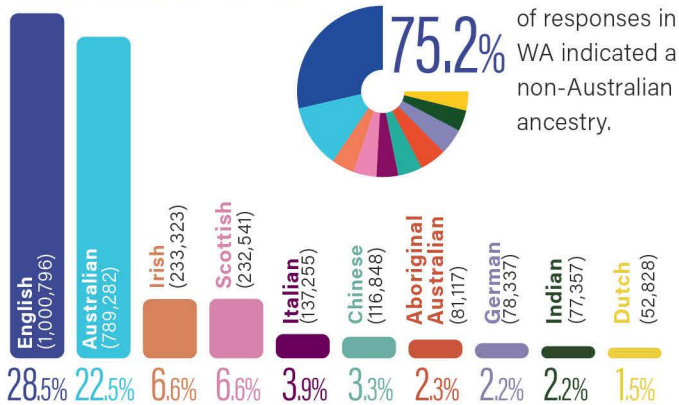

CENSUS 2021

WA's Changing Population and Cultural Landscape

WA's population has reached

2,660,026

An increase of 7.5% from 2016.

The proportion of Western Australians born overseas is larger (**32.2%**) than the national average (**27.6%**). The proportion of those born in Australia is lower (**62%**) than the national average of **66.9%**.

55.6% of Western Australians have one or both parents born overseas - higher than the national average of **48.2%**.

TOP 10 birthplaces where were we born?

WA is home to people from **221** birthplaces. The top 10 birthplaces are the same as in 2016 but the proportion of each has changed. The overseas born birthplaces with highest growth in number of people are India, the Philippines, China, South Africa, Malaysia and Bhutan.

TOP 10 ancestries where do we come from?

MORE THAN 130 faiths are followed in WA

The number of people affiliated with Christianity is declining, while those identifying with no religion or secular beliefs (**42.5%**) is increasing. Sikhism is the fastest growing religion.