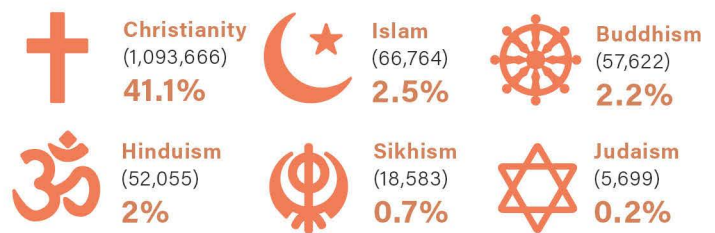

MORE THAN 130 faiths are followed in WA

The number of people affiliated with Christianity is declining, while those identifying with no religion or secular beliefs (**42.5%**) is increasing. Sikhism is the fastest growing religion.