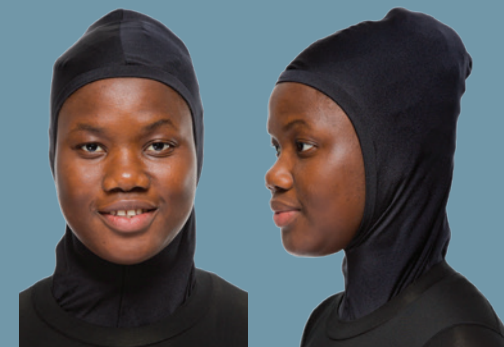

Head coverings

- Headscarves are permitted to be worn this includes head scarves or other fabric articles worn for religious purposes held in place by bobby pins or snap clips.
- Players are permitted to take the court wearing bobby pins and/or one touch or snap clips to hold head scarfs in place as long as these items pose no threat to any player on the court.
- Head covering should resemble the official colours of the association / club they are representing.

Disclaimer: This document was prepared in consultation with Basketball WA with a view to assist culturally and linguistically diverse women participate safely in sport at club level. Sport and Recreation (WA), its officers and employees, and any authors or contributors to this guide are not responsible for, and disclaim all liability in connection with, any personal injury or death howsoever caused (including where caused by negligence) arising from following the uniform options or statements contained in this document. This document is a guide only and to exercise caution when choosing attire to ensure they can participate safely in the activity. If you have any questions in relation to the guide please contact your State Sporting Association directly - Basketball WA on 6272 0741.