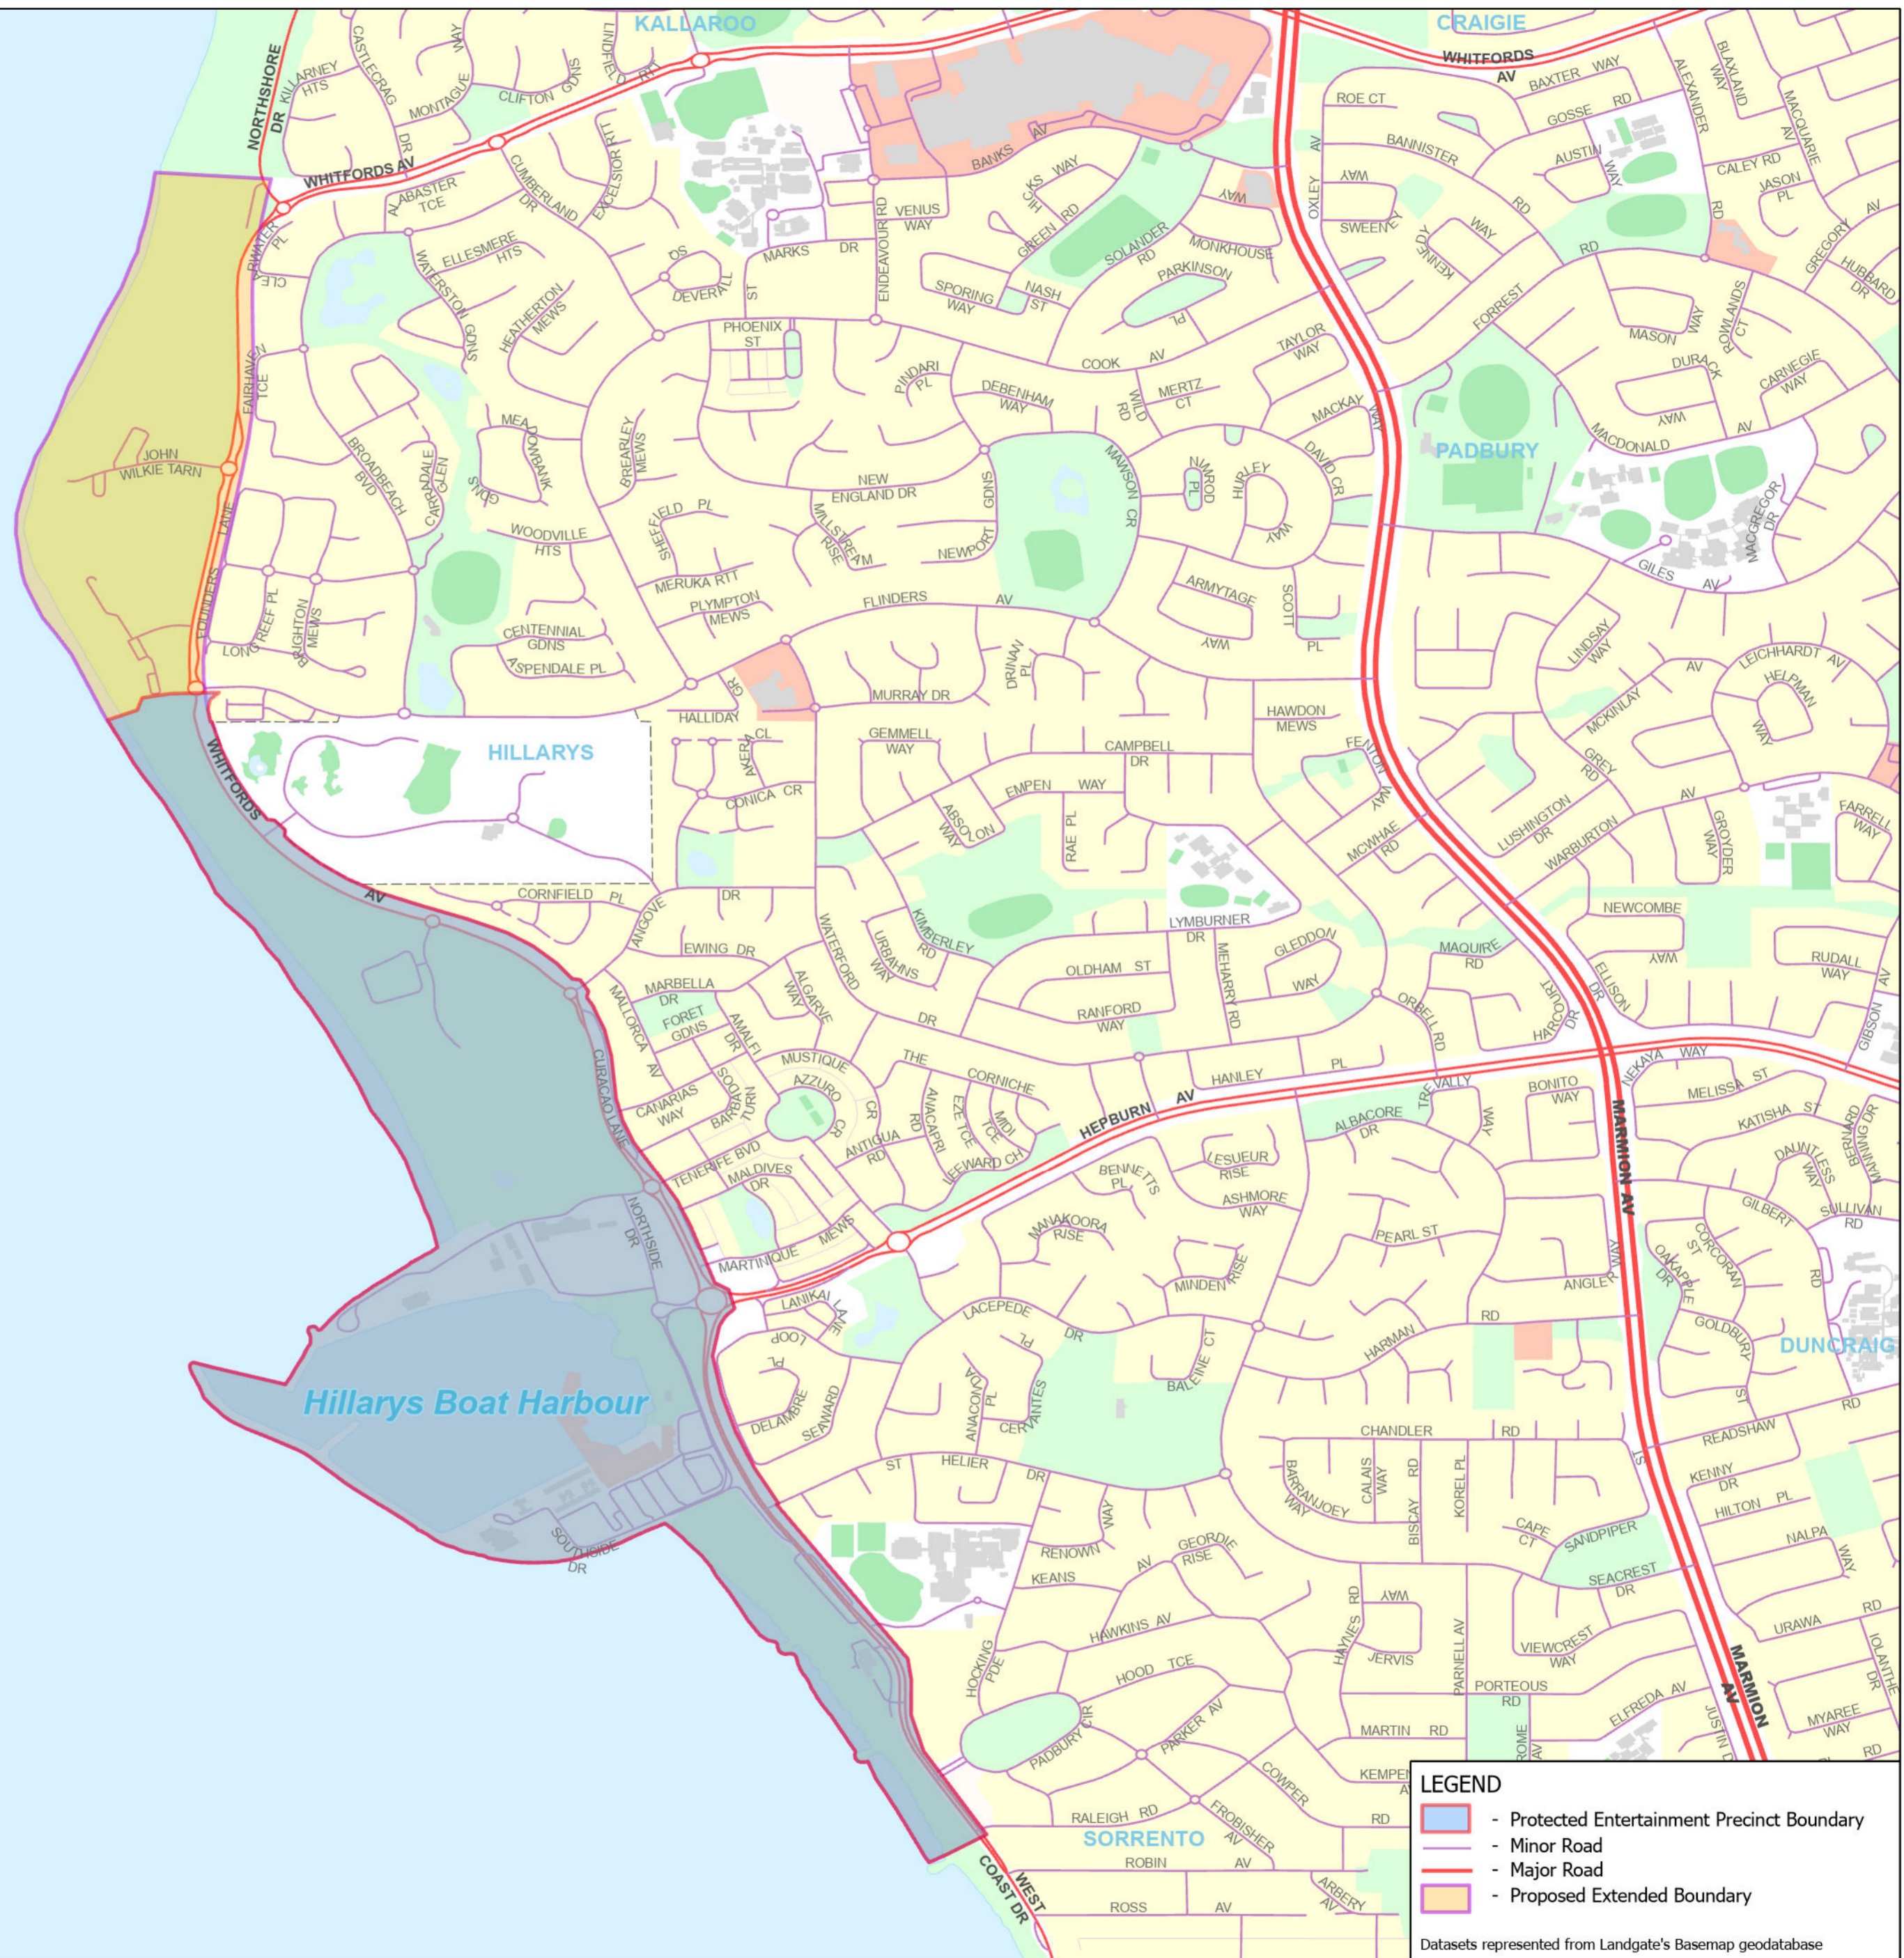

INDIAN OCEAN

**LEGEND**

- Protected Entertainment Precinct Boundary
- Minor Road
- Major Road
- Proposed Extended Boundary

Datasets represented from Landgate's Basemap geodatabase

## Protected Entertainment Precinct Boundary and Proposed Extension - Hillarys

**CONCEPT PLAN**  
**261**