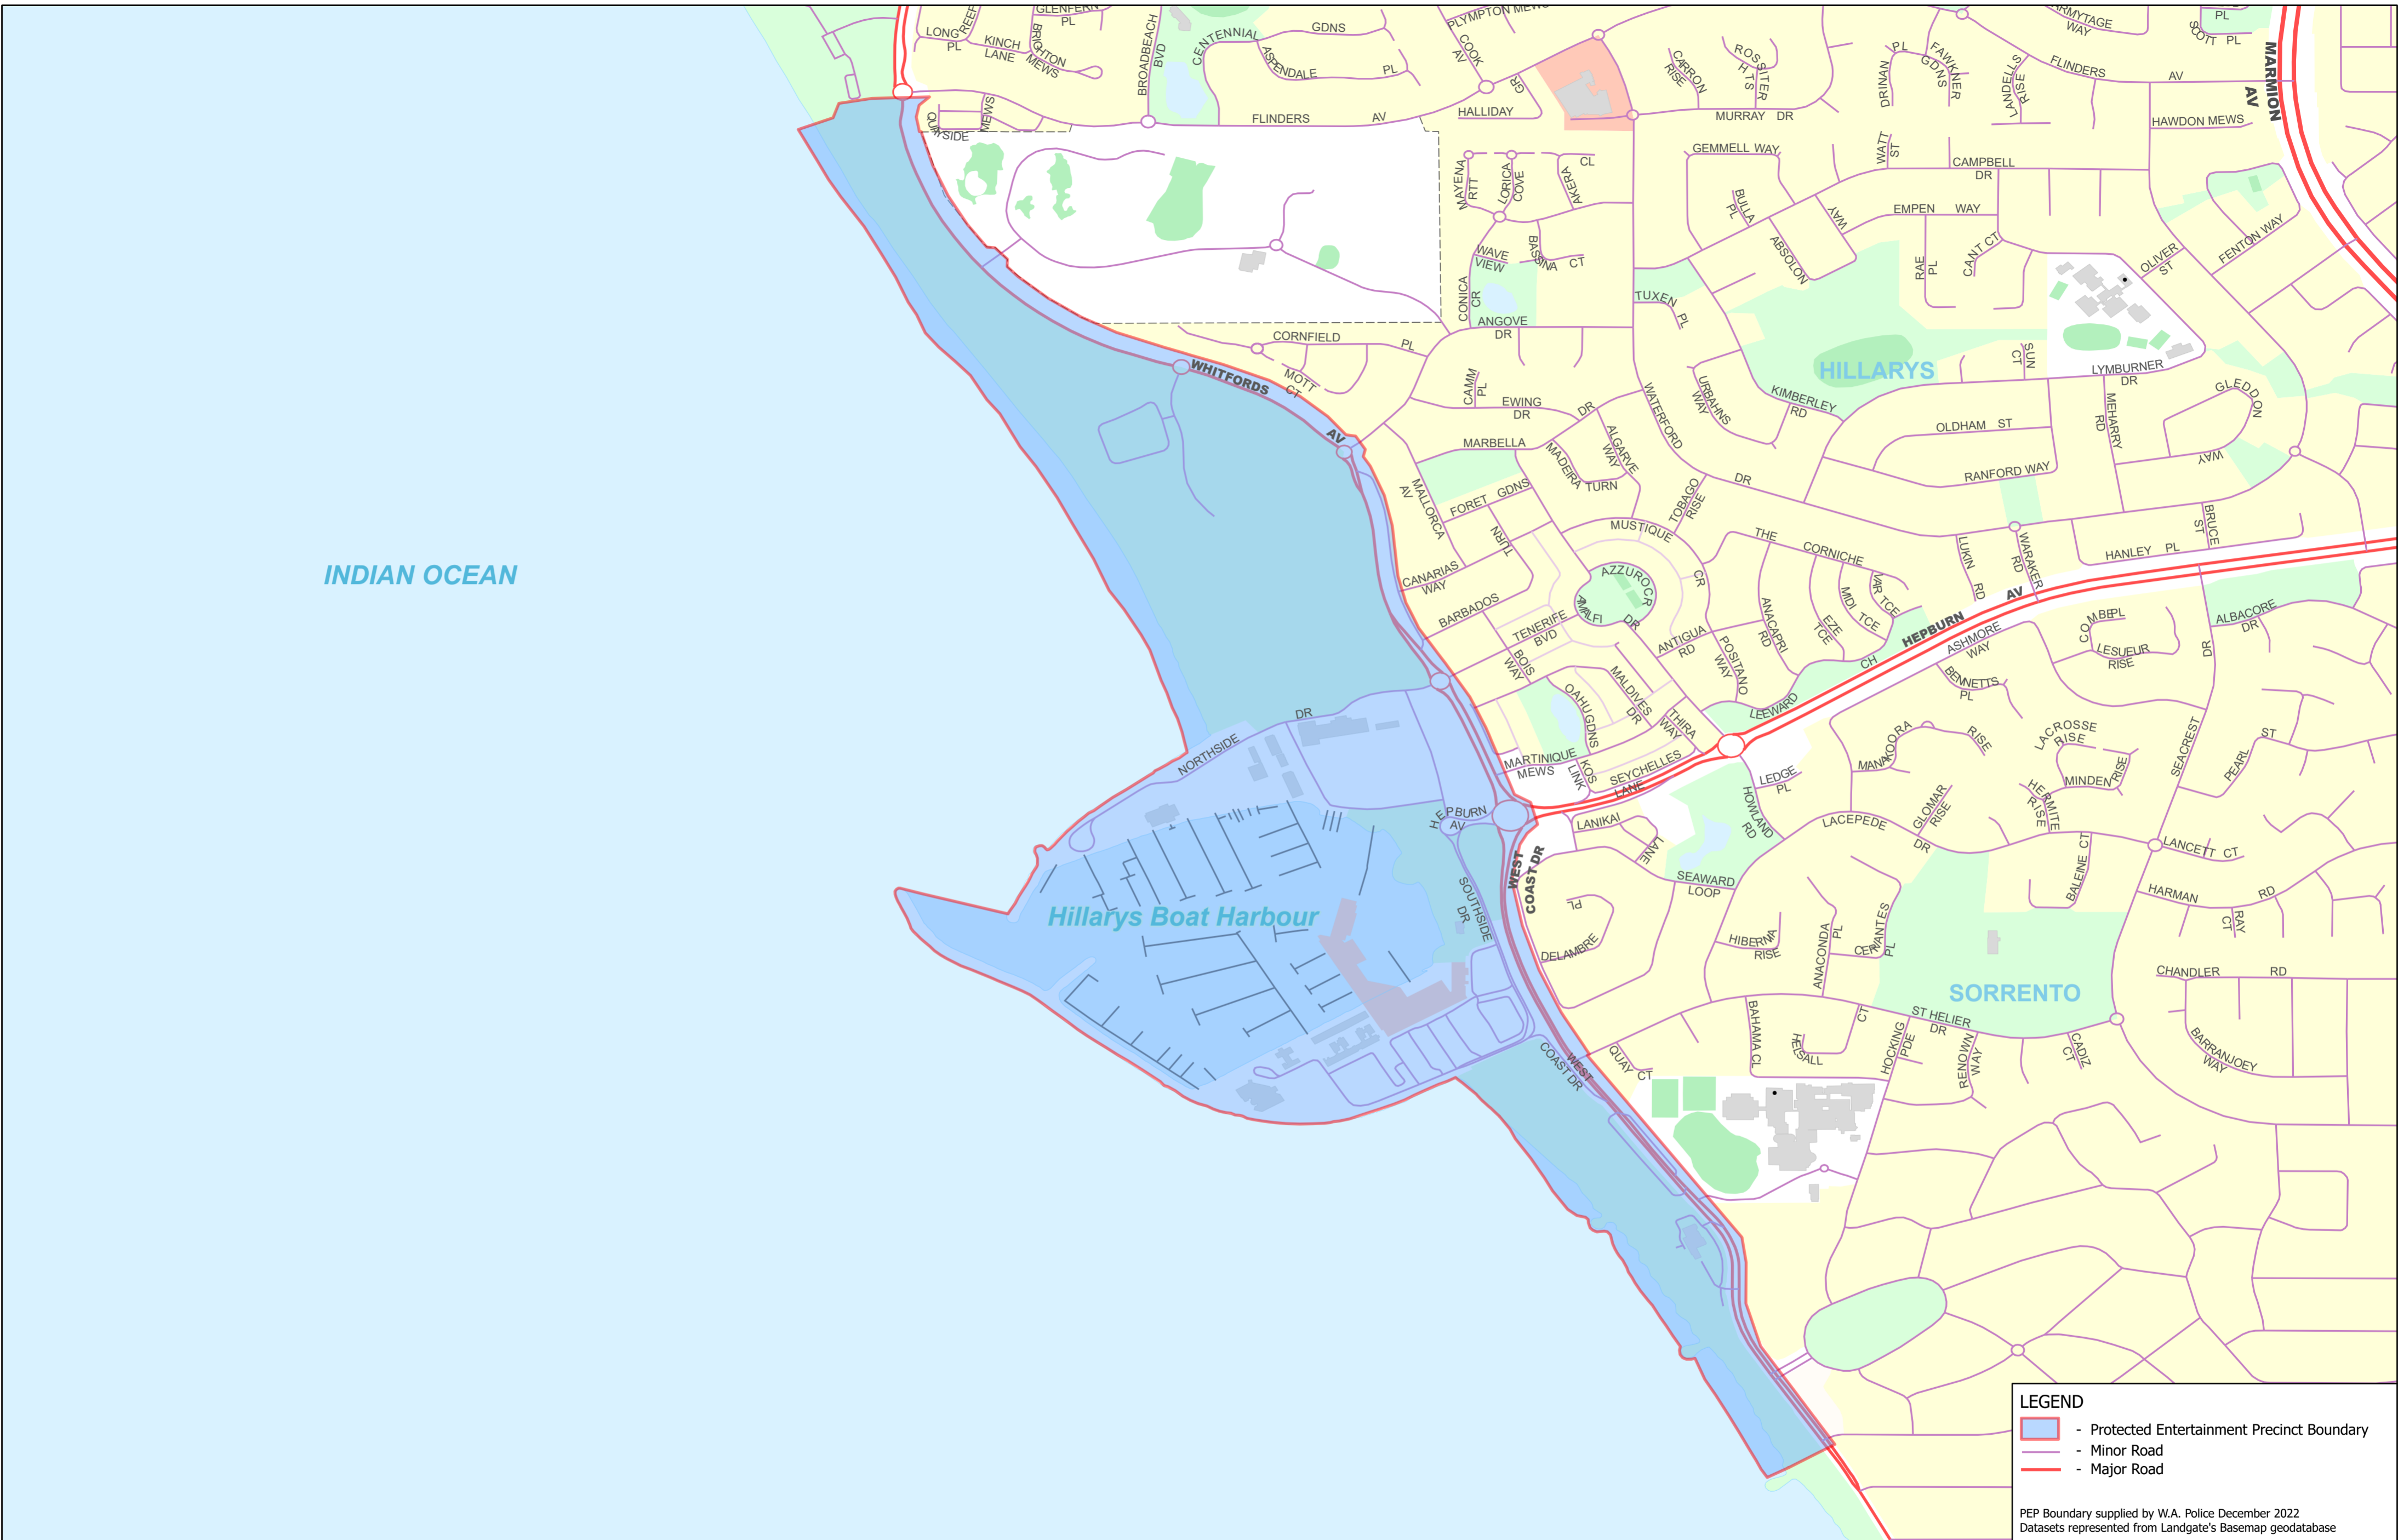

**LEGEND**

- Protected Entertainment Precinct Boundary
- Minor Road
- Major Road

PEP Boundary supplied by W.A. Police December 2022  
 Datasets represented from Landgate's Basemap geodatabase

SCALE @A2: ALL DISTANCES ARE IN METRES 1:8,000

Protected Entertainment Precinct Boundary - Fremantle

SHEET 2 OF 2 SHEETS  
 VERSION NUMBER 1

DEPOSITED PLAN 425727

INDIAN OCEAN

Hillarys Boat Harbour

HILLARYS

SORRENTO

**LEGEND**

- - Protected Entertainment Precinct Boundary
- - Minor Road
- - Major Road

PEP Boundary supplied by W.A. Police December 2022  
 Datasets represented from Landgate's Basemap geodatabase

SCALE @A2:  
 ALL DISTANCES  
 ARE IN METRES

PEP Boundary supplied by W.A. Police December 2022  
 Datasets represented from Landgate's Basemap geodatabase

Protected Entertainment Precinct Boundary - Mandurah

SHEET 2 OF 2 SHEETS

VERSION NUMBER 1

DEPOSITED PLAN 425729