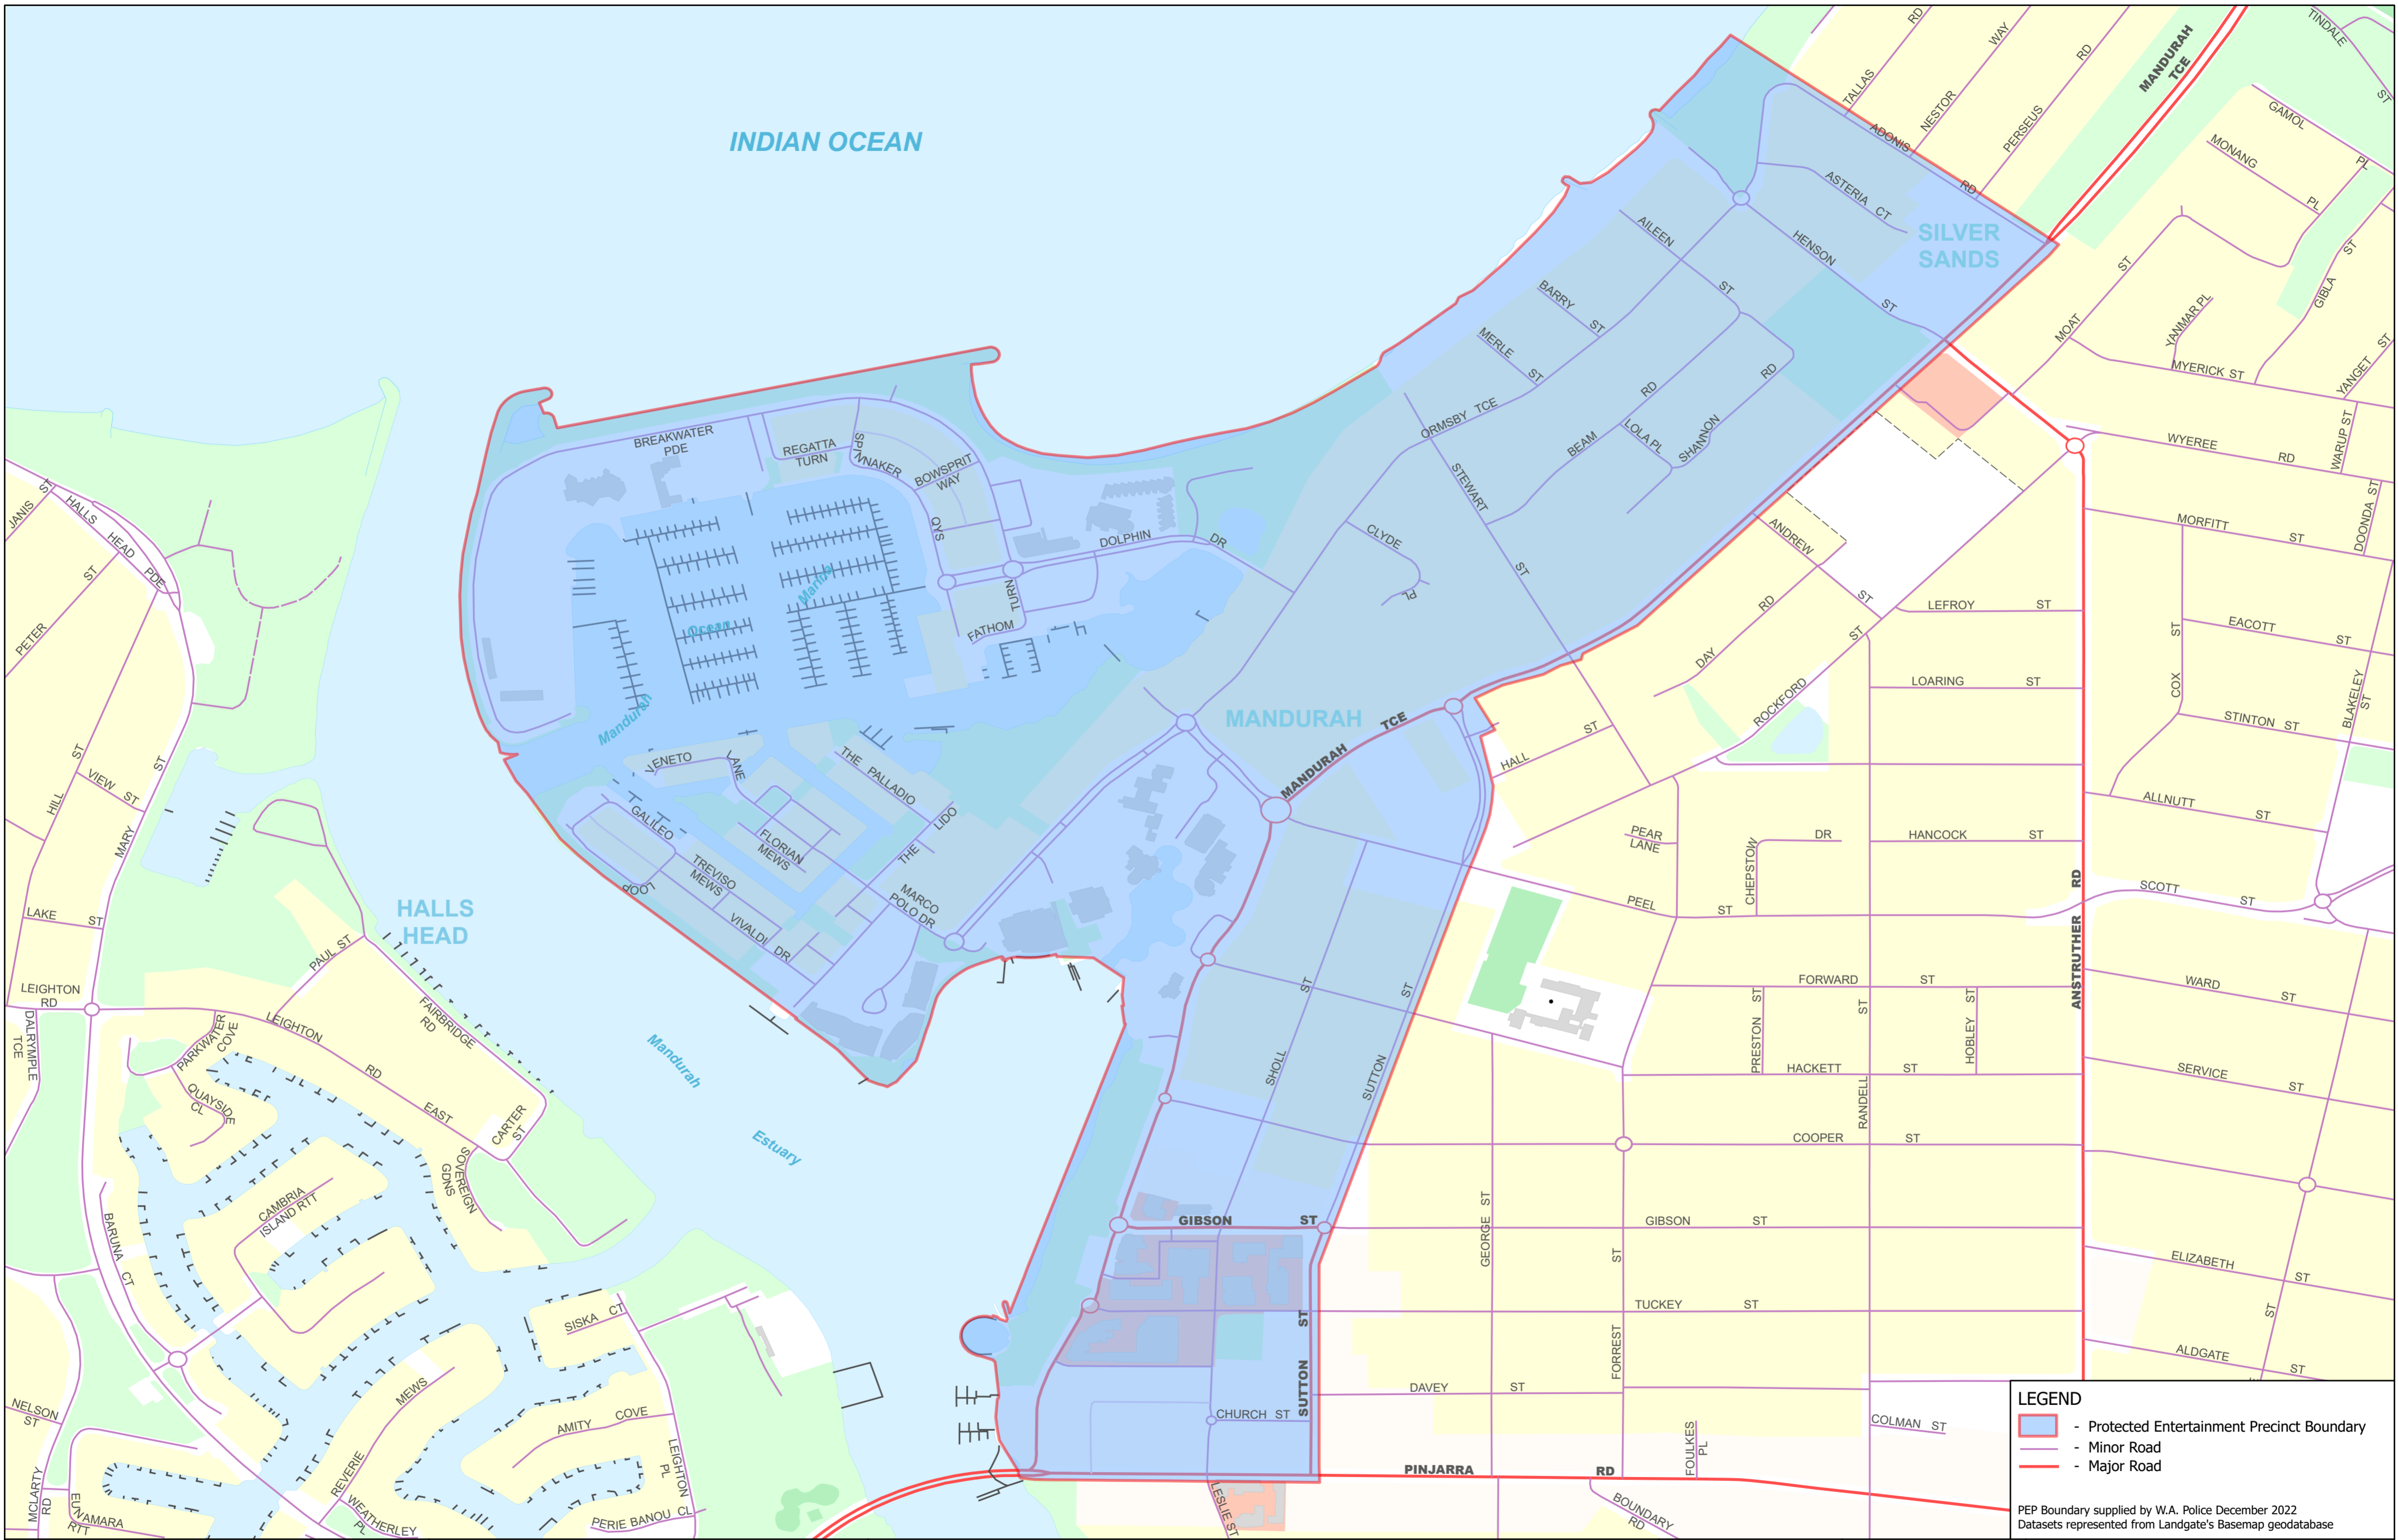

LEGEND

- - Protected Entertainment Precinct Boundary
- - Minor Road
- - Major Road

PEP Boundary supplied by W.A. Police December 2022
Datasets represented from Landgate's Basemap geodatabase