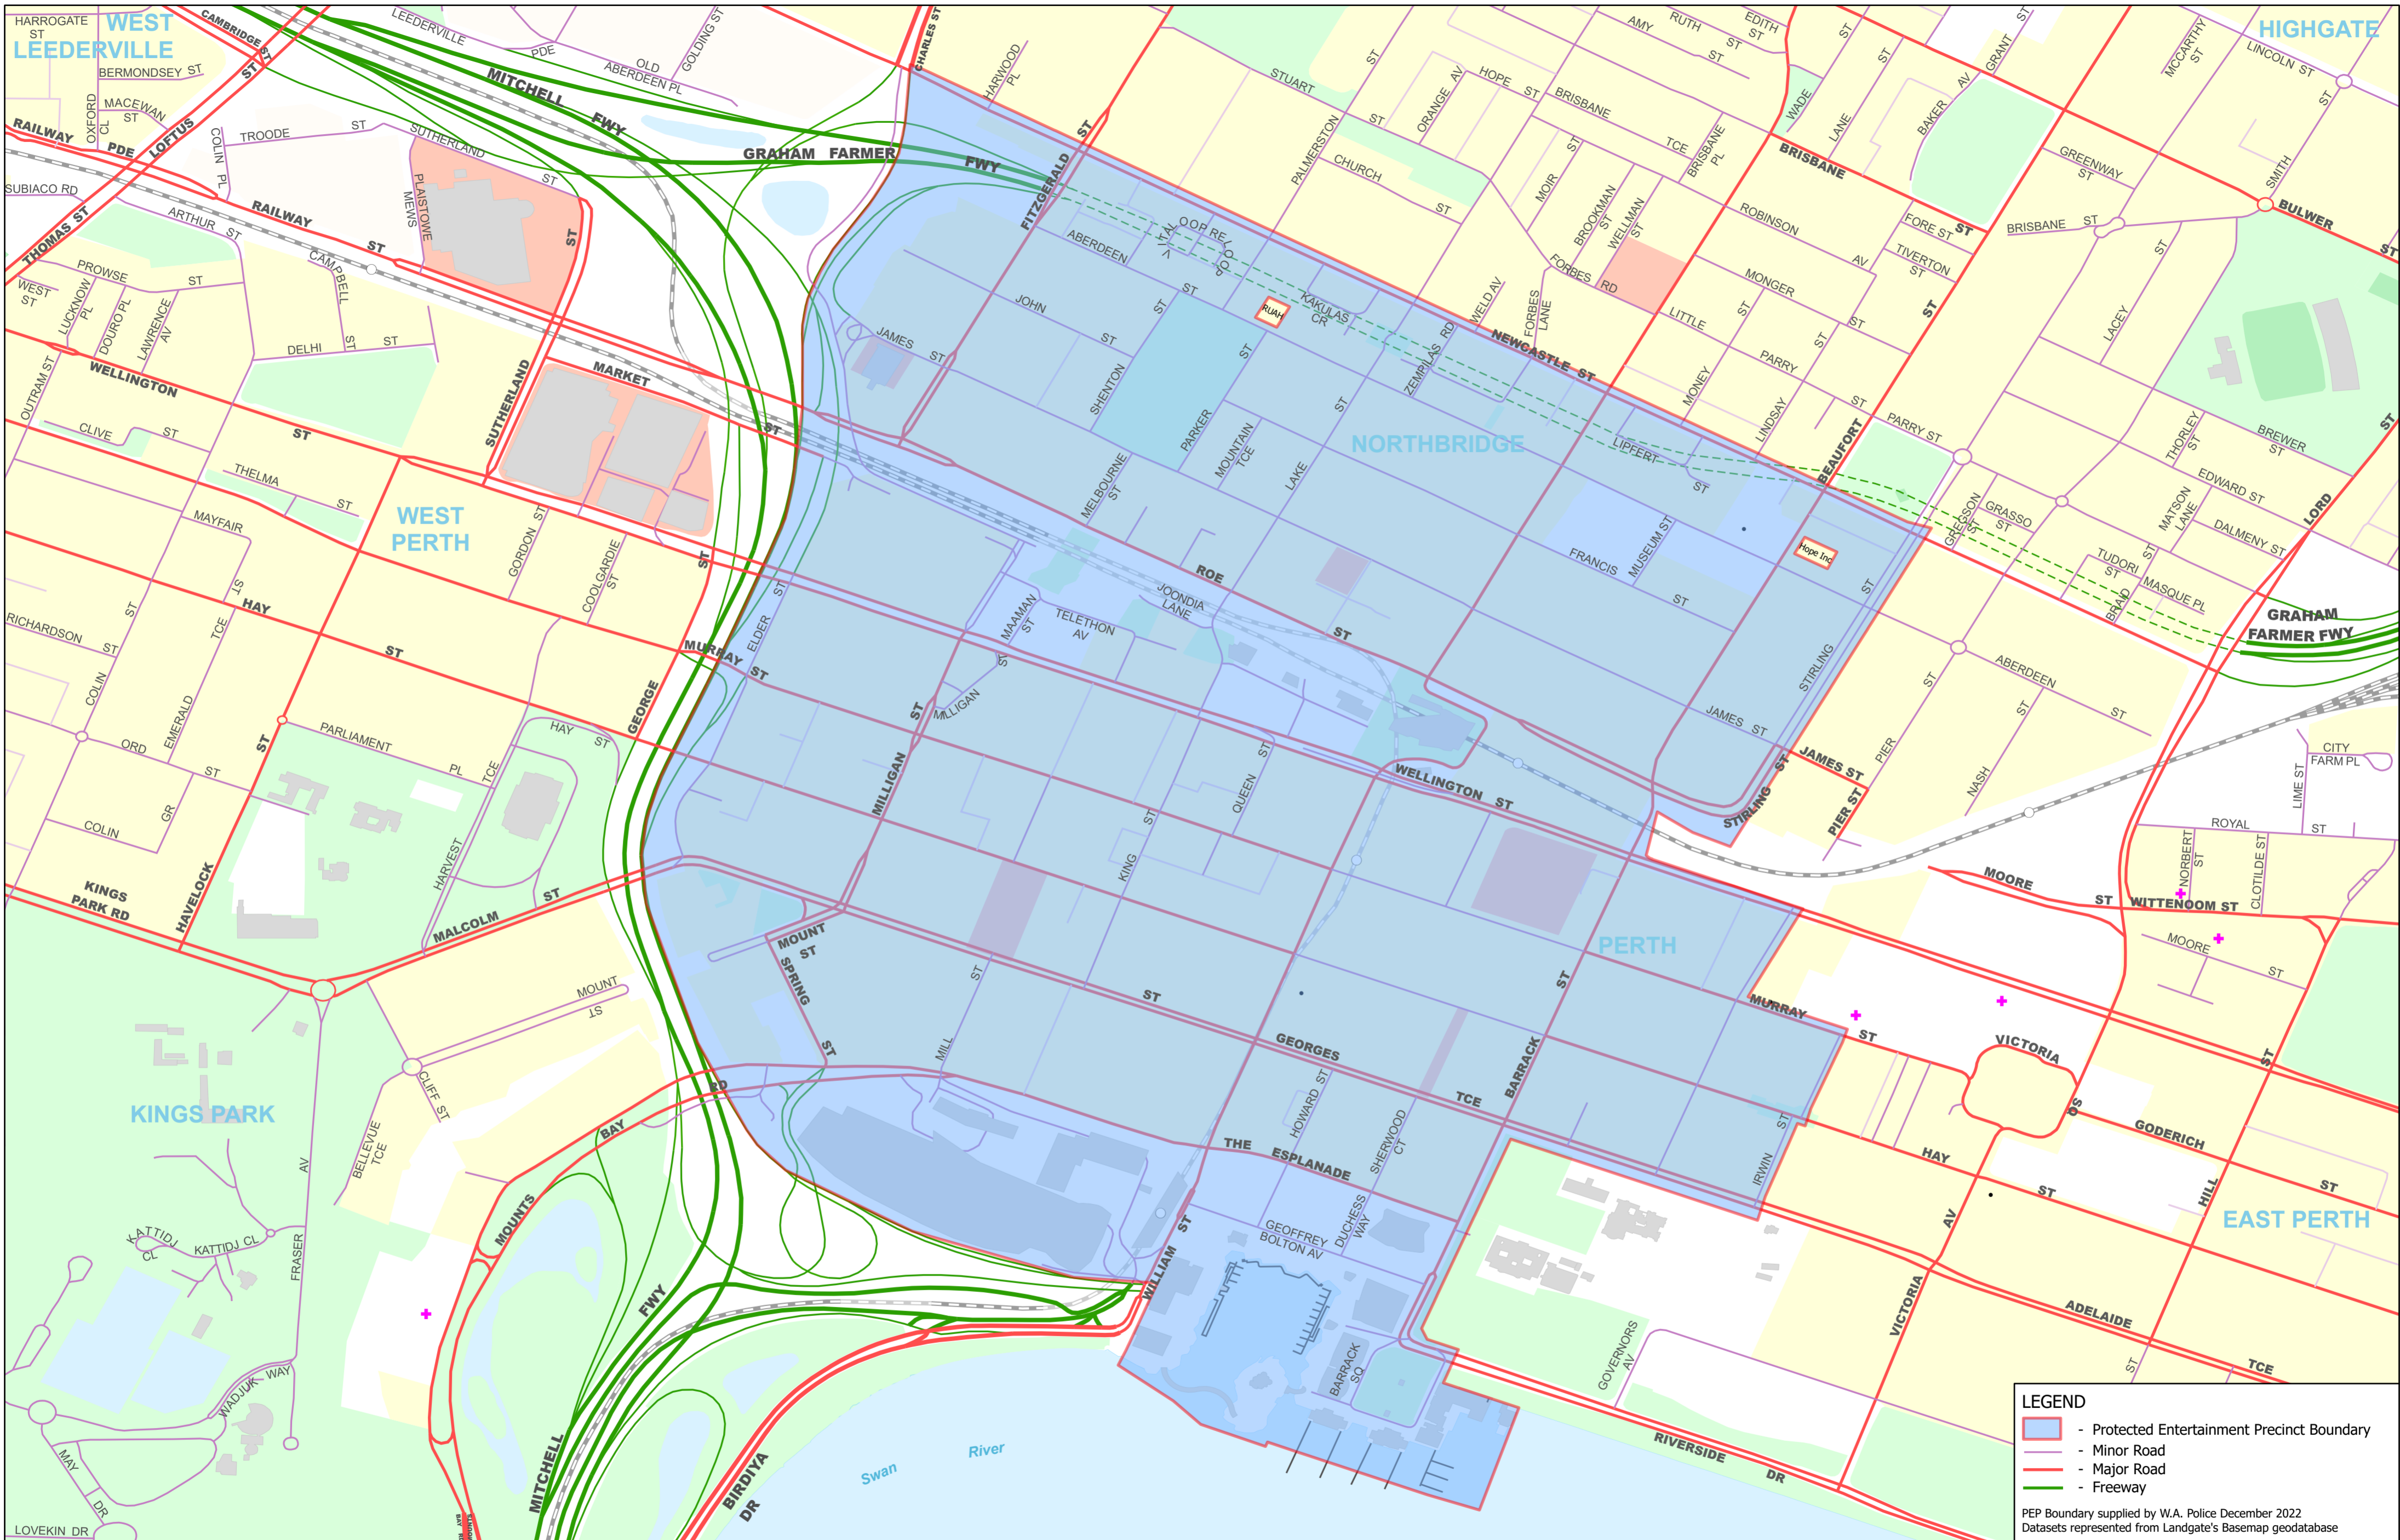

PEP Boundary supplied by W.A. Police December 2022  
 Datasets represented from Landgate's Basemap geodatabase

Protected Entertainment Precinct Boundary - Mandurah

SHEET 2 OF 2 SHEETS

VERSION NUMBER 1

DEPOSITED PLAN 425729

**LEGEND**

- Protected Entertainment Precinct Boundary
- Minor Road
- Major Road
- Freeway

PEP Boundary supplied by W.A. Police December 2022  
 Datasets represented from Landgate's Basemap geodatabase

Protected Entertainment Precinct Boundary - Perth & Northbridge