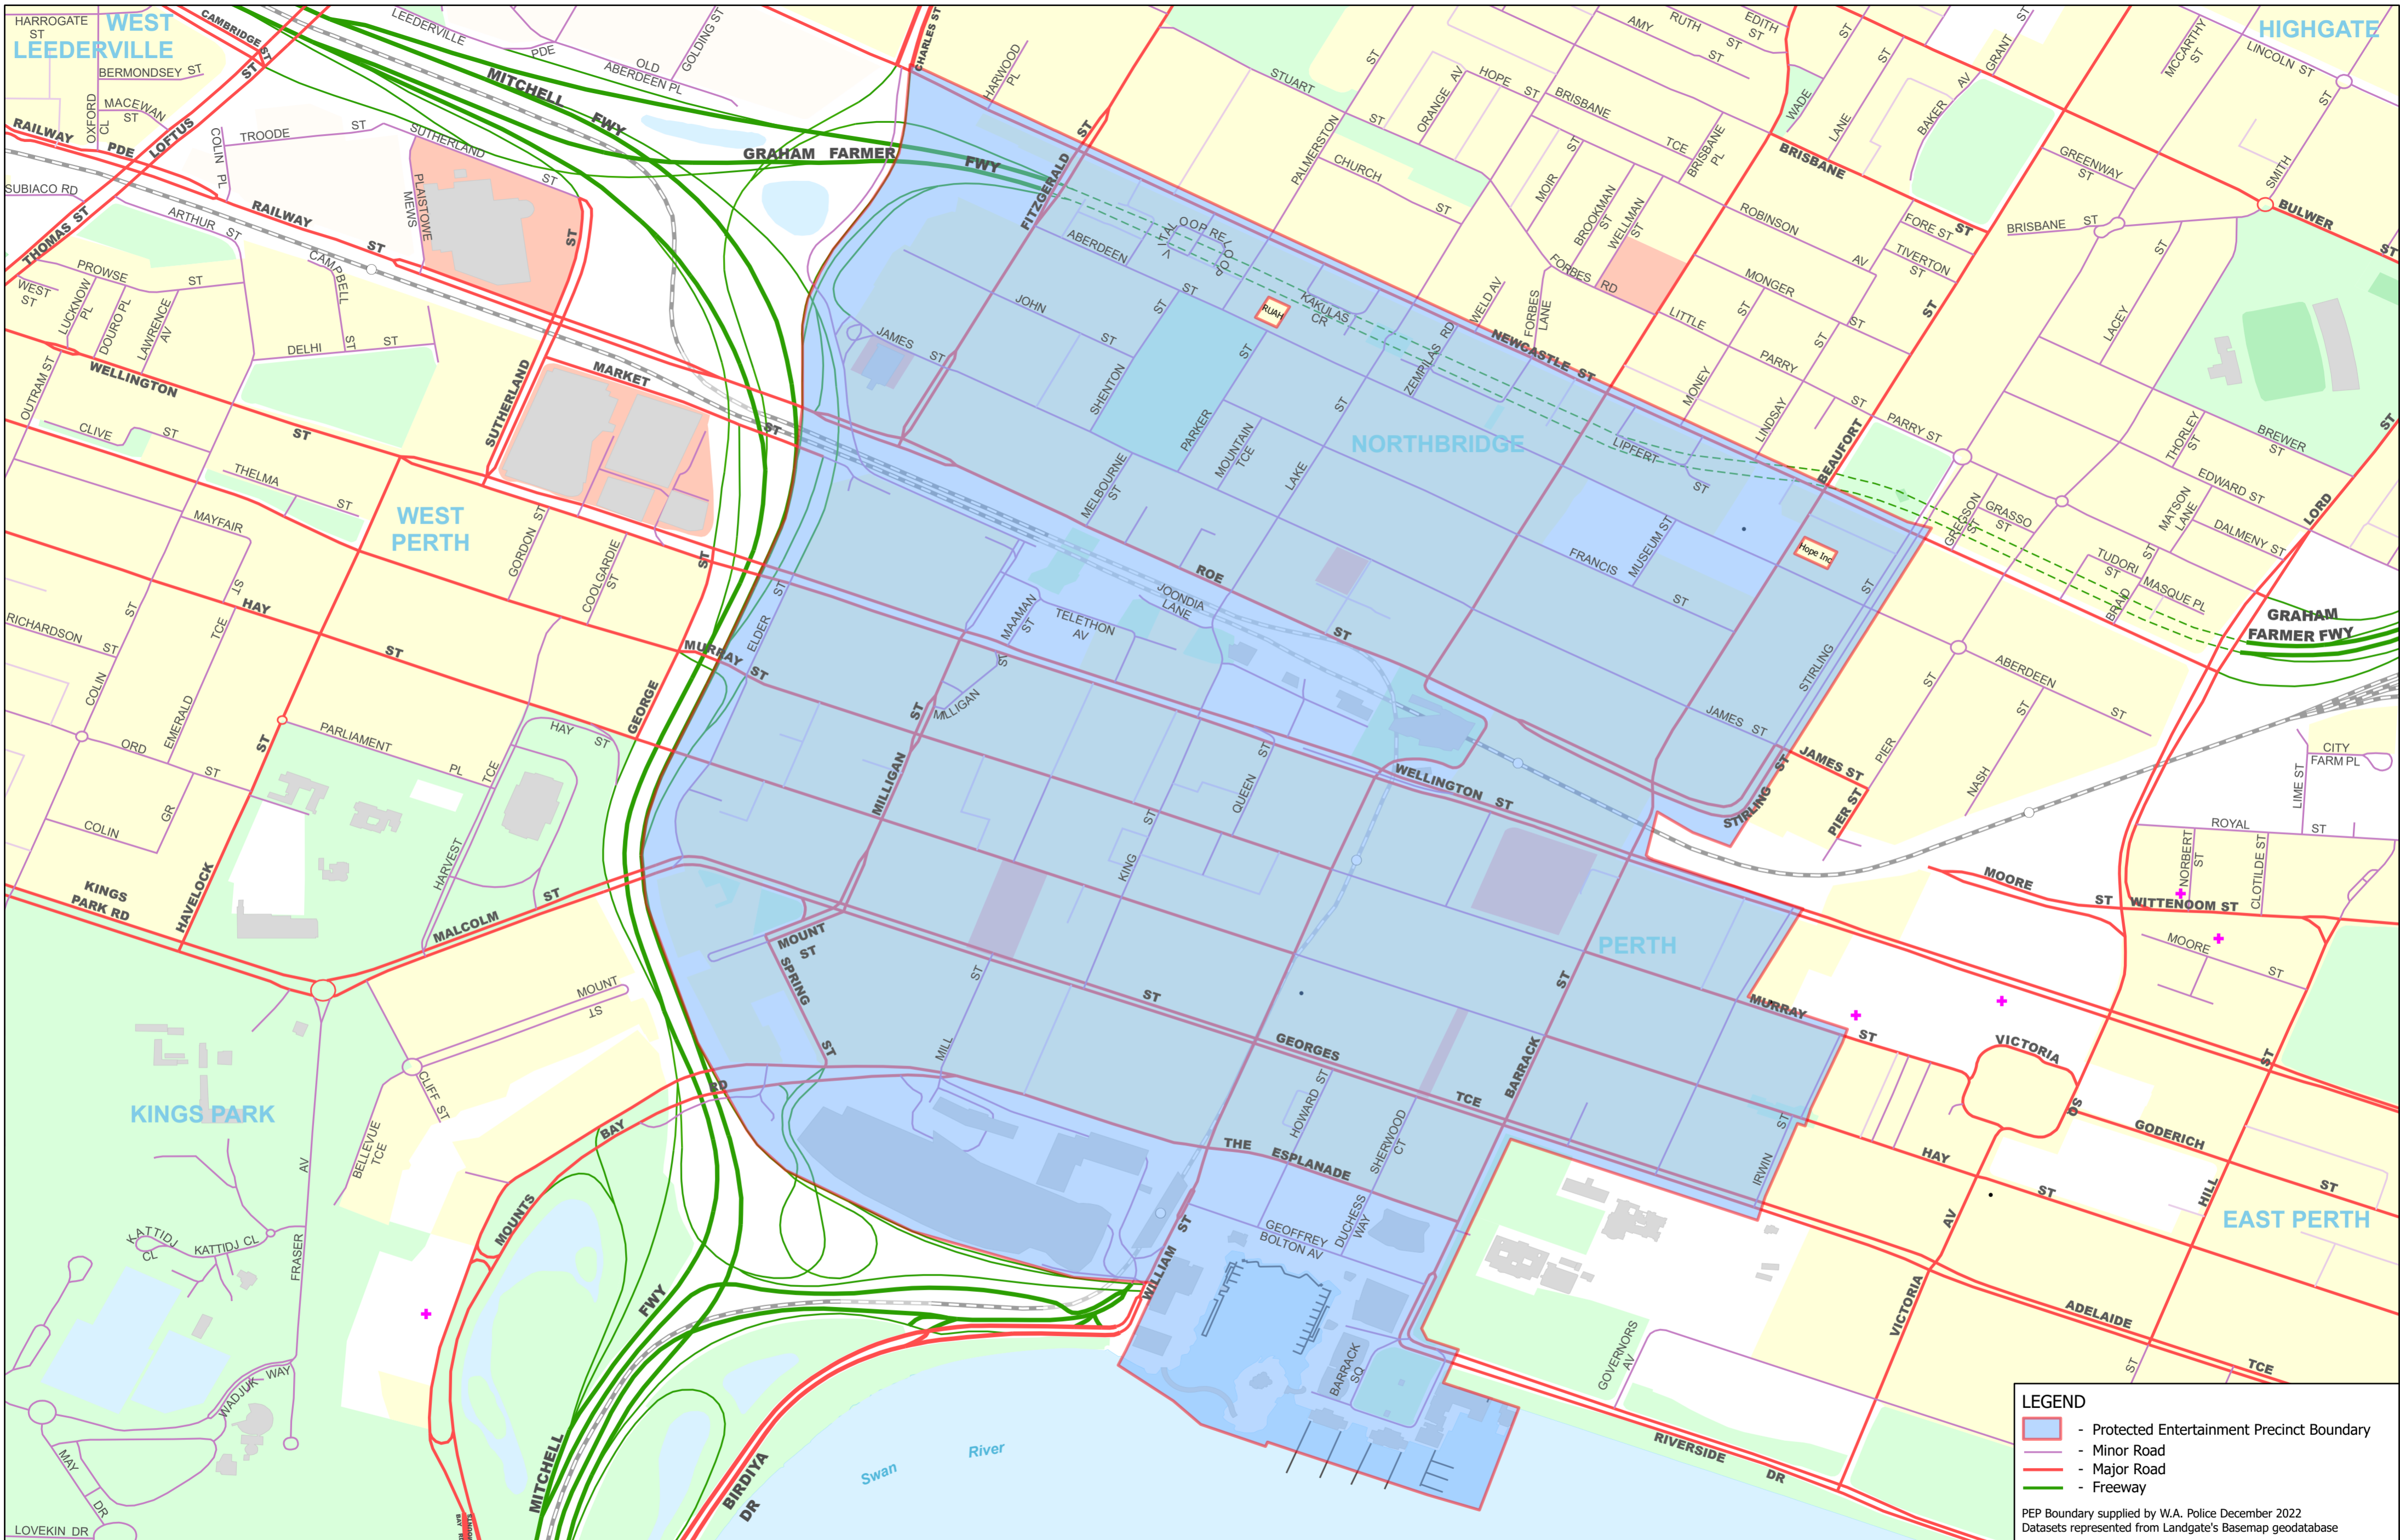

PEP Boundary supplied by W.A. Police December 2022
 Datasets represented from Landgate's Basemap geodatabase

Protected Entertainment Precinct Boundary - Mandurah

SHEET 2 OF 2 SHEETS

VERSION NUMBER 1

DEPOSITED PLAN 425729

LEGEND

- Protected Entertainment Precinct Boundary
- Minor Road
- Major Road
- Freeway

PEP Boundary supplied by W.A. Police December 2022
 Datasets represented from Landgate's Basemap geodatabase

Protected Entertainment Precinct Boundary - Perth & Northbridge