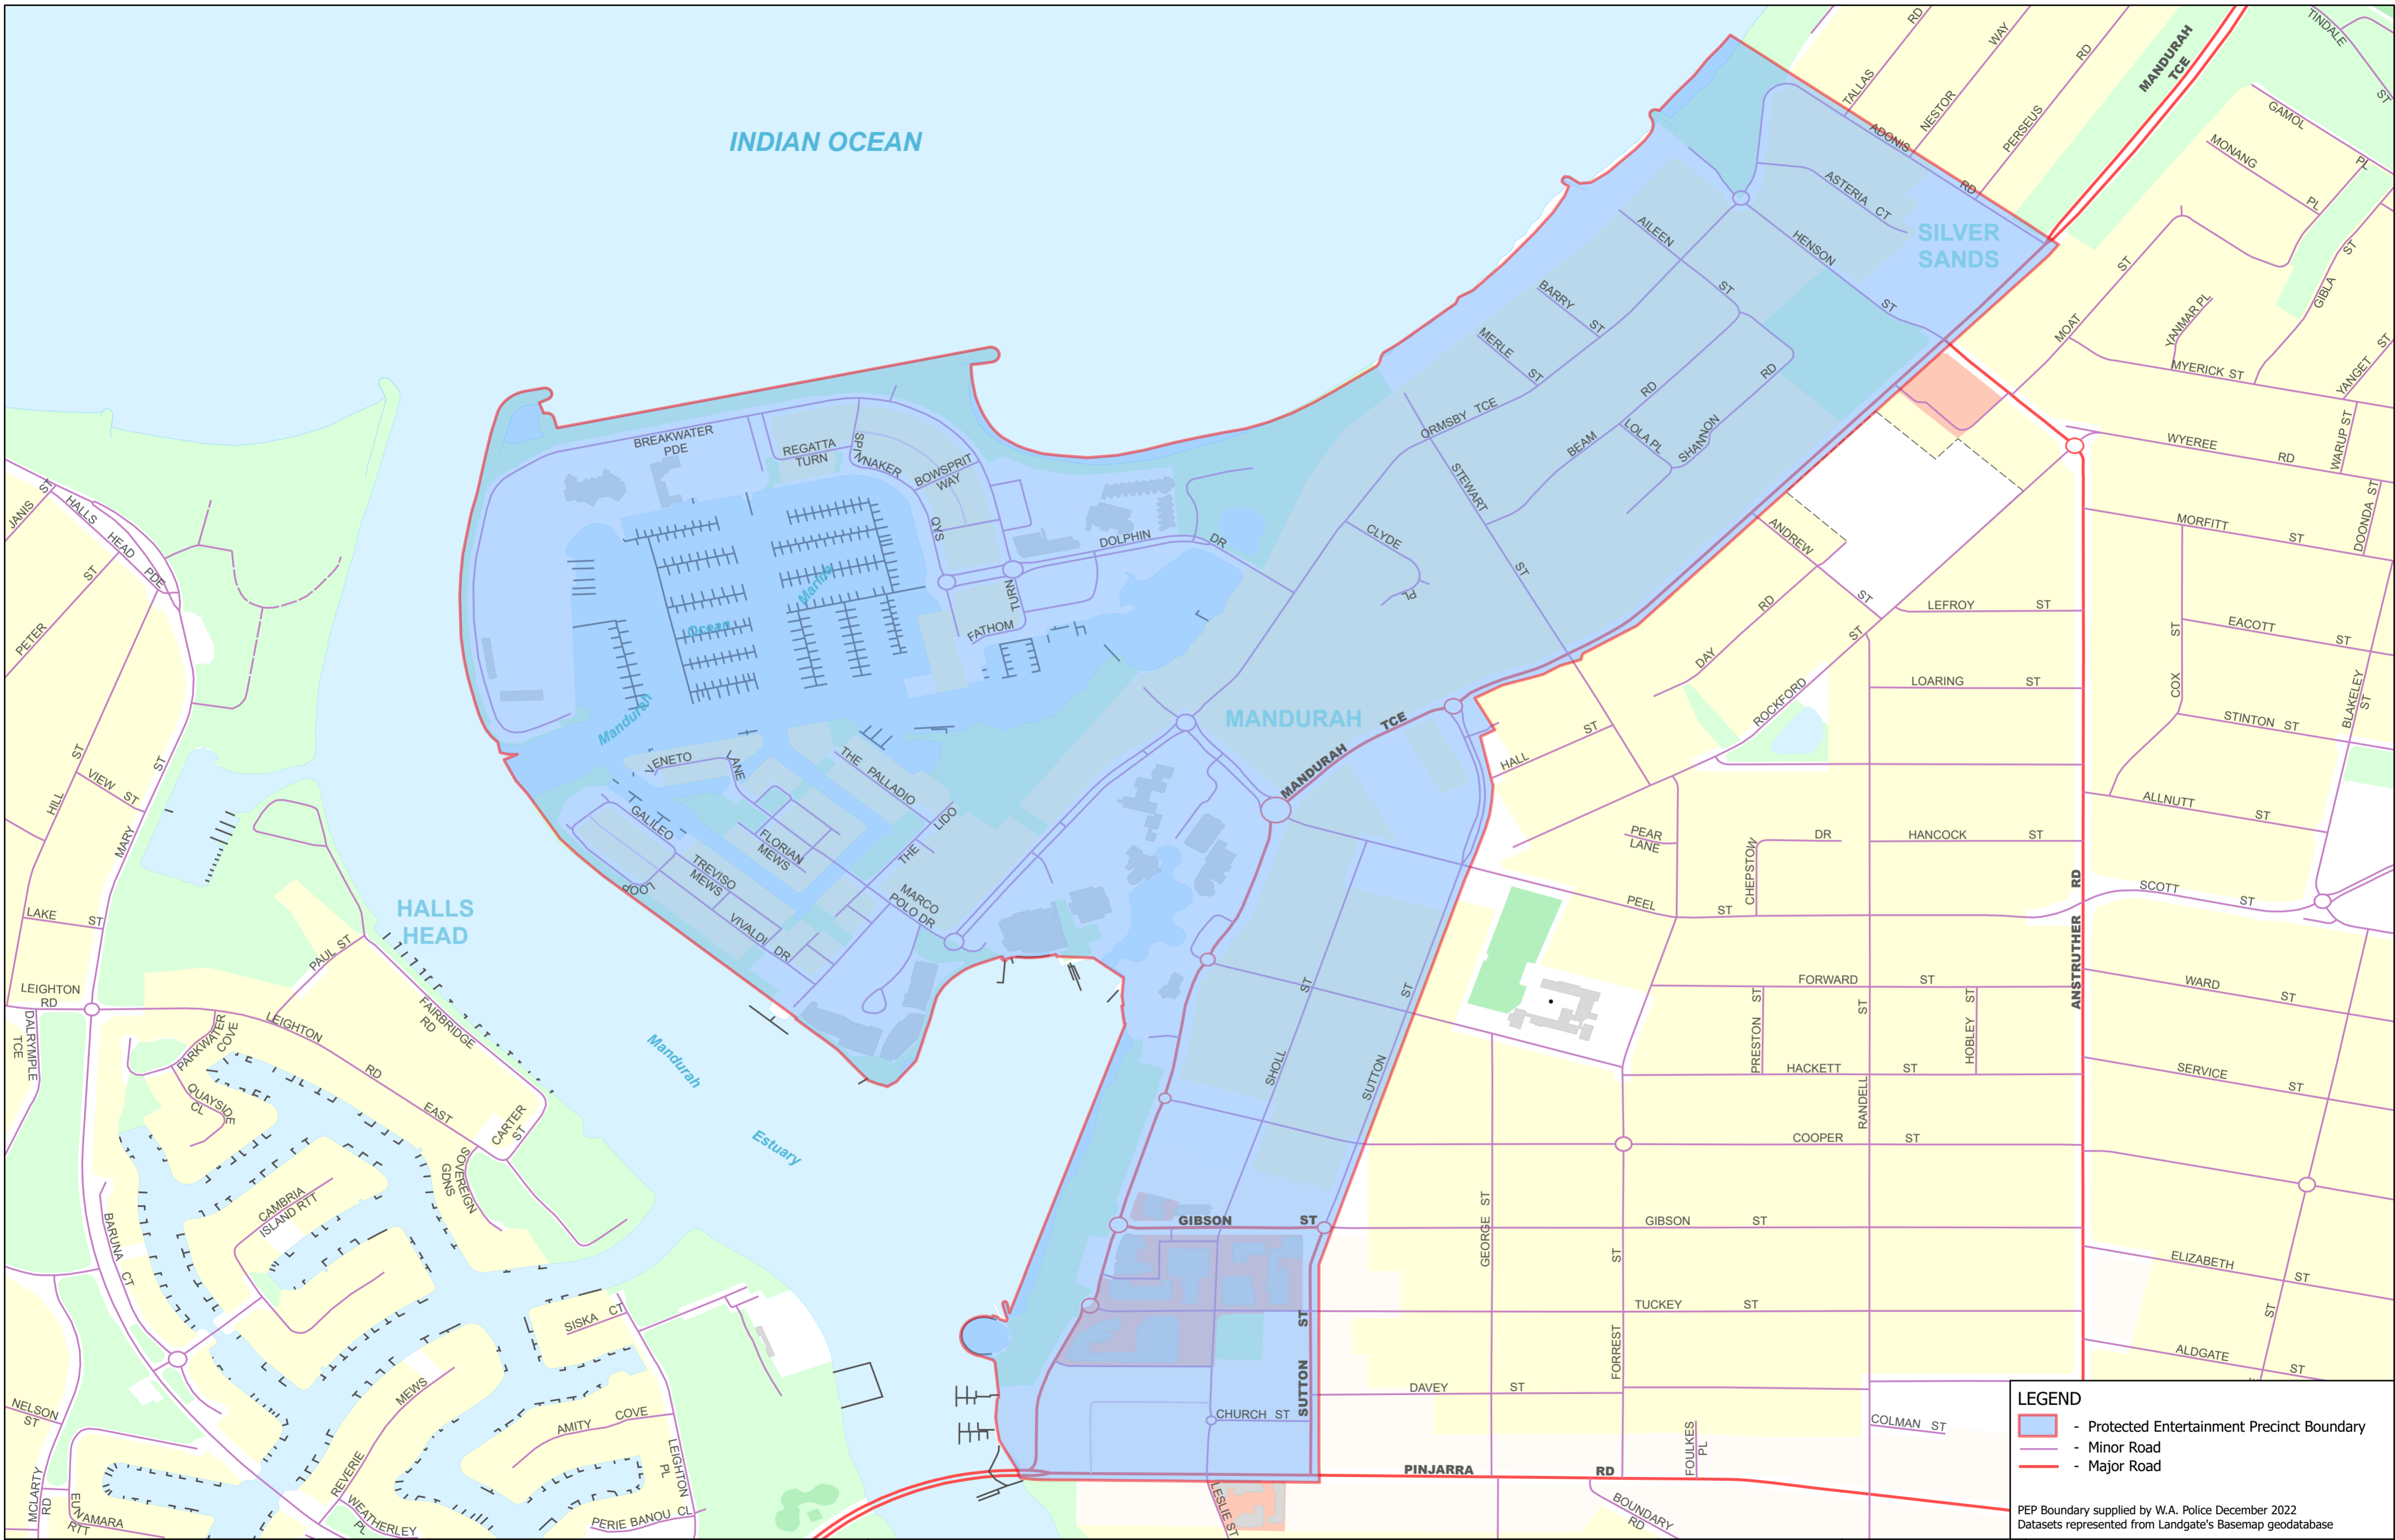

LEGEND

- Protected Entertainment Precinct Boundary
- Minor Road
- Major Road

PEP Boundary supplied by W.A. Police December 2022
Datasets represented from Landgate's Basemap geodatabase